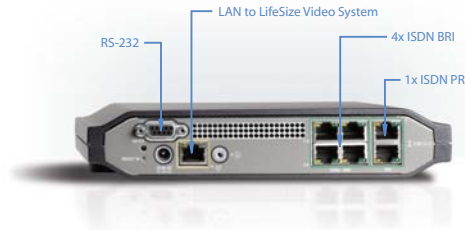

Product Specifications

System Capacity

Supports a single call up to maximum of:
8B channels (512 kbps) on the BRI's (S/T)
18B channels (1.152 Mbps) on the PRI (E1/T1)

Endpoints Supported

LifeSize Room and LifeSize Team to any:
ISDN (H.320) video and audio end points
via ISDN to IP (H.323) video and audio end points

Gateway Features

H.323 Call Routing to ISDN
H.320 Call Routing to IP
H.323 Call Routing to IP via ISDN
Automatic ISDN downspeeding to available IP or ISDN rates at call setup

ISDN Call Features

Supports ETSI/NAT variants (AT&T 4ess, AT&T 5ess, Nortel DMS 100, ETSI, NI, NTT)
Auto SPID detection (Only on National ISDN)
Supports Hong Kong PRI

Dual Video Support

Standards-based H.239 support for dual streaming support for presentations and collaboration for H.320 and H.323

Video Standards

H.263, H.264

Audio Standards

G.711 (A-Law/U-Law), G.722, G.722.1 (24kbps/32 kbps)

Additional Supported Standards

H.221, H.230, H.239, H.242, H.320, H.323, Bonding (ISO 13871)

Video Resolutions

Supports all H.320 video resolutions including CIF, 4CIF, SIF, 2SIF, 4SIF, HD

Network Interfaces

4 x BRI (RJ-45) S/T version
1 x PRI T1/E1 (RJ-45)
1 x 10/100 Mbps auto sensing

System Management

Management via embedded Web server using HTTPS

Security

Flash-based Web management tool
Admin password
SNMP security alerts
Ability to disable IP services and Telnet

System Design

Physical Dimensions
Height: 42 mm / 1.65 in
Width: 215 mm / 8.46 in
Depth: 190 mm / 7.48 in
Weight: 1.043 Kg / 2.2 lbs

Power

POE 48VDC power

Environmental Data

Operating temperature:
0°C (32°F) to 40°C (104°F)
Operating humidity:
15% to 85%, non-condensing
Storage temperature:
-40°C (-40°F) to 70°C (158°F)
Storage humidity: 10% to 90%