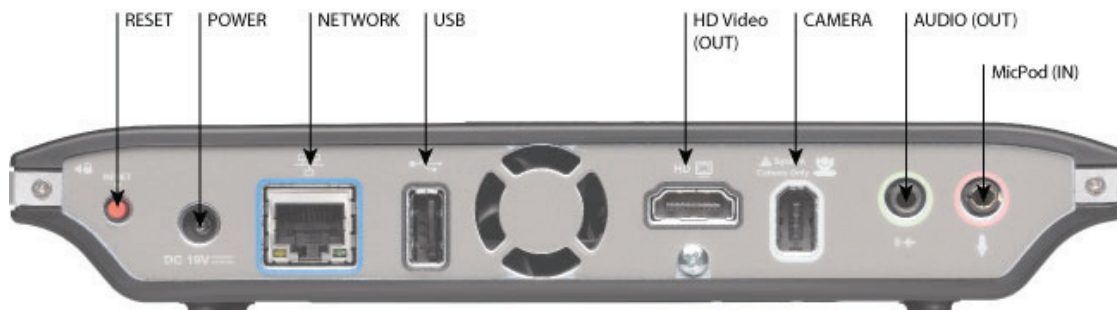

Adaptive Motion Control (AMC)
NAT/Firewall Traversal (H.460/SIP)
IPv4 and IPv6 support
Auto bandwidth detection

Directory and Address Book

Up to 1000 local directory entries
Save, Lock, Remove Redial List features
Missed call notification
Auto-Discovery directory lookup (patent pending)
LDAP support / H.350 compliant
Skype™ Contacts support

System Management

SNMP
Backup and Restore capability

Power

AC Voltage 100-240V, 50-60 Hz, 1.0A via external power supply

Environmental Data

Operating temperature: 0 C (32 F) to 40 C (104 F)
Operating Humidity: 15% to 85%, non-condensing
Storage temperature: -20 C (-4 F) to 60 C (140 F)
Storage humidity: 10% to 90%, non-condensing

Codec Dimensions

Width: 206mm (8.1")
Depth: 121mm (4.7")
Height: 33mm (1.3")
Weight: 0.45Kg (1.0 lbs)

Regulatory Model Number
LifeSize Passport = LFZ-014

Regulatory Certifications
FCC Class A: LifeSize Passport - LifeSize Camera
FCC Class B: LifeSize Passport - LifeSize Focus

For additional information: www.lifesize.com/support

Information contained in this document is subject to change without notice. LifeSize® is the registered trademark or trademark of LifeSize Communications Inc. All other trademarks are the property of their respective owners. For patents covering LifeSize® products refer to <http://www.lifesize.com/support/legal>.
© Copyright 2009. All rights reserved. October 2009.

INFORMATION & IMAGE MANAGEMENT SYSTEMS, S.A.

Valencia, 279, 7ª planta
08009 Barcelona (España)
<http://www.ims.es>

Tel. (34) 93 272 33 00
Fax (34) 93 487 39 00
e-mail: info@ims.es