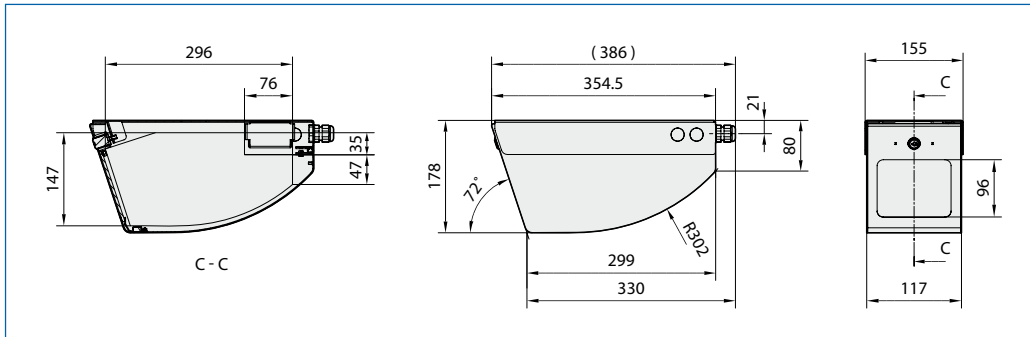

The housing is made of sheet steel (1.5 mm thick), painted with epoxy polyester powder and the front window is made of PMMA glass (4 mm thick). The housing is equipped with an internal bracket for camera attachment and adjustment and the compass opening allows for easy installation and maintenance. The cable outlet is made possible from the fixing base, from both sides (left or right) and from the 2 M20 cable glands on the rear.

VT Vandal-Resistant Housing AVTPSC

Specifications			
Supported products	*AXIS 210, AXIS 210A, AXIS 211, AXIS 211A, AXIS 221	Operating conditions	Temperature: up to + 50 °C (-4 °F to 122 °F) Temperature with heater: -20 °C
Casing	Made of sheet steel, 1.5 mm thick (0.06") Epoxy polyester powder painted RAL9002 PMMA glass 4 mm (0.15") thick Compass opening	Accessories (not included)	Heater OAVTPSCH1 - Power: in 12 V DC/24 V AC, 20 W, - Operating conditions: on 15 °C +/- 3 °C (59 °F), off 22 °C +/- 3°C (71°F)
Power	Camera power supply: OAVTPSCPS1: In 100 – 240 V AC, 50/60 Hz Out 12 V DC, 1 A max	Approvals	CE according to EN61000-6-3, EN60065, EN50130-4 IK8
		Dimensions (HxWxD) and weight	178 x 354.5 x 155 mm (window dimensions: 117 x 96 mm) Weight: 3.5 kg